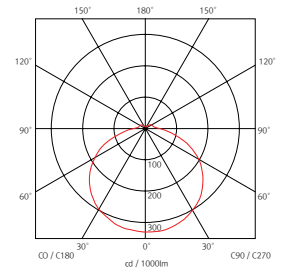

NDP Showcase Arm Kit

* Item Ⓐ Ⓑ are sold separately

BEAM SPREADS

NDP4 40K-24V-C90
75.32 lm/W
270.40 lm

NDP7 40K-24V-C90
74.59 lm/W
531.00 lm

NDP11 40K-24V-C90
74.75 lm/W
797.05 lm

NDP15 40K-24V-C90
75.26 lm/W
1078.47 lm