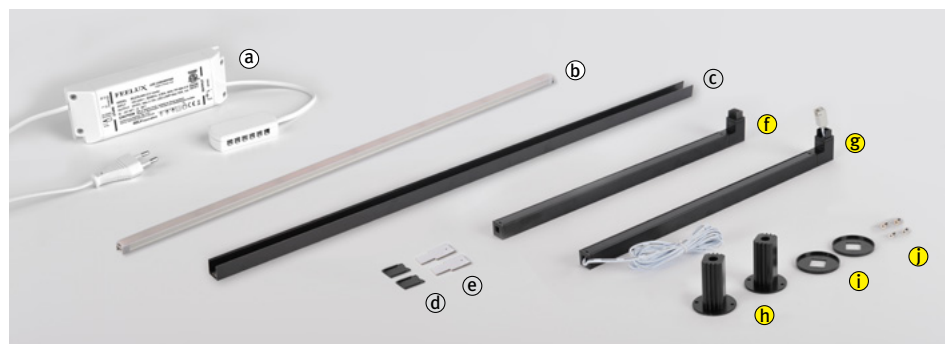

PRODUCT FEATURES

- Aluminum body with rotating top bar
- Easy assembly with NDPro fixture
- Various length available
- Ideal for showcase or exhibition

DIMENSIONS

FLX Stix NDPro Fixture	Lamp Power	Luminous Flux (4000K)	A (Top Length)	B (Recommended Distance for Mounting Holes)
NDP4 40K-24V-C90	4W	300 lm	15.6"(396.5mm)	15"(381mm)
NDP7 40K-24V-C90	7W	570 lm	26.6"(676.5mm)	26"(661mm)
NDP11 40K-24V-C90	11W	860 lm	37.6"(955.5mm)	37"(940mm)
NDP15 40K-24V-C90	15W	1,210 lm	48.6"(1234.5mm)	48"(1219mm)

Step.4

1. Connect Top Bar with Side Pole and Power Pole on each side.
2. Tighten the screw on both Side Pole and Power Pole for assembly stability.

Step.5

1. Connect NDPro fixture to power cable from Power Pole.

Step.6

1. Mount NDPro fixture on Top Bar with magnets.
2. Push and insert Fix Cover to cover both ends for clean look.

Step.7

1. Insert Side Pole and Power Pole onto Mounting Base Cover.
2. Connect power cord from Power Pole to FLC30/FLC75 LED driver.

Step.8

1. Rotate Top Bar to desired position and check NDPro lighting fixture is on and functioning properly.

Required Accessories

- Ⓐ LED Driver
 - Ⓑ FLX Stix NDPro
 - Ⓒ Top Bar
 - Ⓓ Fix Cover
 - Ⓔ Hole guide
 - Ⓕ Side Pole
 - Ⓖ Power Pole
 - Ⓗ Mounting Base
 - Ⓘ Mounting Base Cover
 - Ⓢ Screw
- NDP Showcase Arm Top Bar