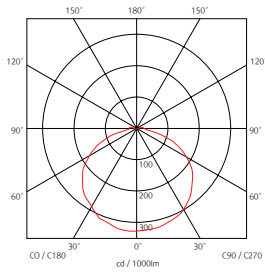

NDP Showcase Arm Kit

* Item Ⓐ Ⓑ are sold separately

BEAM SPREADS

NDP4 40K-24V-C90
75.32 lm/W
270.40 lm

NDP7 40K-24V-C90
74.59 lm/W
531.00 lm

NDP11 40K-24V-C90
74.75 lm/W
797.05 lm

NDP15 40K-24V-C90
75.26 lm/W
1078.47 lm