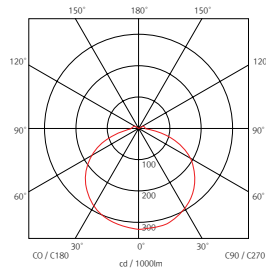

NDP Showcase Arm Kit

* Item Ⓐ Ⓑ are sold separately

BEAM SPREADS

NDP4 40K-24V-C90
75.32 lm/W
270.40 lm

NDP7 40K-24V-C90
74.59 lm/W
531.00 lm

NDP11 40K-24V-C90
74.75 lm/W
797.05 lm

NDP15 40K-24V-C90
75.26 lm/W
1078.47 lm