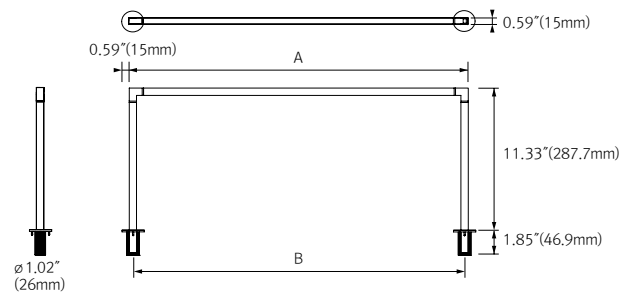

PRODUCT FEATURES

- Aluminum body with rotating top bar
- Easy assembly with NDPro fixture
- Various length available
- Ideal for showcase or exhibition

DIMENSIONS

FLX Stix NDPro Fixture	Lamp Power	Luminous Flux (4000K)	A (Top Length)	B (Recommended Distance for Mounting Holes)
NDP4 40K-24V-C90	4W	300 lm	15.6"(396.5mm)	15"(381mm)
NDP7 40K-24V-C90	7W	570 lm	26.6"(676.5mm)	26"(661mm)
NDP11 40K-24V-C90	11W	860 lm	37.6"(955.5mm)	37"(940mm)
NDP15 40K-24V-C90	15W	1,210 lm	48.6"(1234.5mm)	48"(1219mm)

INSTALLATION

Step.1

1. Place the Top Bar onto the deck.
2. Insert the hole guides into both ends of Top Bar.

Step.2

1. Mark the hole to determine the location to drill.

Step.3

1. Drill $\varnothing 26\text{mm}$ holes to insert Mounting Base.
2. Fix Mounting Base with screws and attach Mounting Base Cover on top.

Step.4

1. Connect Top Bar with Side Pole and Power Pole on each side.
2. Tighten the screw on both Side Pole and Power Pole for assembly stability.

Step.5

1. Connect NDPro fixture to power cable from Power Pole.