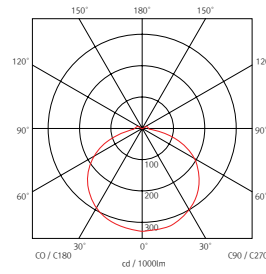

NDP Showcase Arm Kit

* Item Ⓐ Ⓑ are sold separately

BEAM SPREADS

NDP4 40K-24V-C90
75.32 lm/W
270.40 lm

NDP7 40K-24V-C90
74.59 lm/W
531.00 lm

NDP11 40K-24V-C90
74.75 lm/W
797.05 lm

NDP15 40K-24V-C90
75.26 lm/W
1078.47 lm