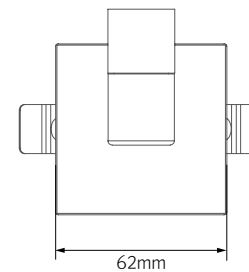

송강 정철-사미인곡

FLX Spot DVP

Versatile Mini LED Spotlight

Hole Diameter

Round surface Type

Square surface Type

① FLX Spot DVP

Black	White
DVP3 40K-24V-BK	DVP3 40K-24V-WT