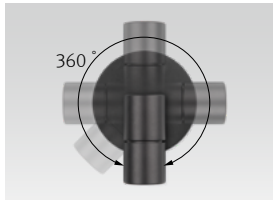

FLX Spot DVP

: LED for display, showcase, ceiling, wall

Versatile Mini LED Spotlight

FEELUX

Swivel Mini LED Spotlight

Round surface type

White

Square surface type

Black

Silver

Gold

DIVA Point : FLX Spot DVP

- To be used with constant voltage DC 24V driver
- Mini spotlight with various beam angle
- Dimmable with available accessories
- Available in black and white

Model Name	DVP3 40K-24V-C90-BK-28
Color	Black, White
Power Input	DC 24V
Lamp Power	2.6 W
Lumens	253.1 lm
Efficiency	97.7 lm/w
Color Rendering	Ra > 90
Available Color	2,700K/3,000K/3,500K/4,000K
Beam Angle	28° 40° 50°
Operating Temperature	0 ~ 45°C

송강 정철-사미인곡

FLX Spot DVP

Versatile Mini LED Spotlight

Hole Diameter

Round surface Type

Square surface Type

① FLX Spot DVP

Black	White
DVP3 40K-24V-BK	DVP3 40K-24V-WT