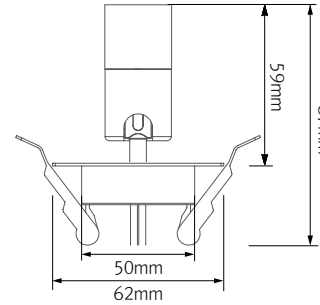

송강 정철-사미인곡

FLX Spot DVP

Versatile Mini LED Spotlight

Hole Diameter

Round surface Type

Square surface Type

① FLX Spot DVP

Black	White
DVP3 40K-24V-BK	DVP3 40K-24V-WT