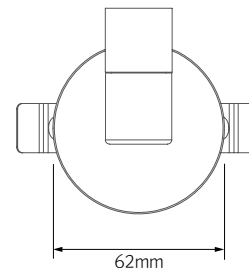

송강 정철-사미인곡

FLX Spot DVP

Versatile Mini LED Spotlight

Hole Diameter

Round surface Type

Square surface Type

① FLX Spot DVP

Black	White
DVP3 40K-24V-BK	DVP3 40K-24V-WT