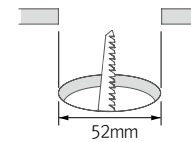

송강 정철-사미인곡

FLX Spot DVP

Versatile Mini LED Spotlight

Hole Diameter

Round surface Type

Square surface Type

① FLX Spot DVP

Black	White
DVP3 40K-24V-BK	DVP3 40K-24V-WT