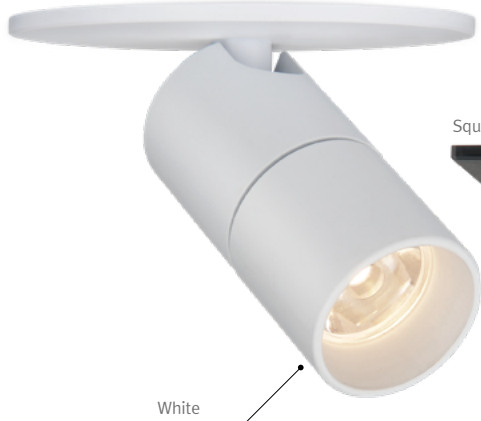

FLX Spot DVP

: LED for display, showcase, ceiling, wall

Versatile Mini LED Spotlight

FEELUX

Swivel Mini LED Spotlight

Round surface type

White

Square surface type

Black

Silver

Gold

DIVA Point : FLX Spot DVP

- To be used with constant voltage DC 24V driver
- Mini spotlight with various beam angle
- Dimmable with available accessories
- Available in black and white

Model Name	DVP3 40K-24V-C90-BK-28
Color	Black, White
Power Input	DC 24V
Lamp Power	2.6 W
Lumens	253.1 lm
Efficiency	97.7 lm/w
Color Rendering	Ra > 90
Available Color	2,700K/3,000K/3,500K/4,000K
Beam Angle	28° 40° 50°
Operating Temperature	0 ~ 45°C

송강 정철-사미인곡

FLX Spot DVP

Versatile Mini LED Spotlight

Hole Diameter

Round surface Type

Square surface Type

① FLX Spot DVP

Black	White
DVP3 40K-24V-BK	DVP3 40K-24V-WT