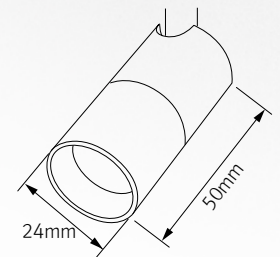

FLX Spot DVP

: LED for display, showcase, ceiling, wall

Versatile Mini LED Spotlight

FEELUX

Swivel Mini LED Spotlight

Round surface type

White

Square surface type

Black

Silver

Gold

DIVA Point : FLX Spot DVP

- To be used with constant voltage DC 24V driver
- Mini spotlight with various beam angle
- Dimmable with available accessories
- Available in black and white

Model Name	DVP3 40K-24V-C90-BK-28
Color	Black, White
Power Input	DC 24V
Lamp Power	2.6 W
Lumens	253.1 lm
Efficiency	97.7 lm/w
Color Rendering	Ra > 90
Available Color	2,700K/3,000K/3,500K/4,000K
Beam Angle	28° 40° 50°
Operating Temperature	0 ~ 45°C

송강 정철-사미인곡

FLX Spot DVP

Versatile Mini LED Spotlight

Hole Diameter

Round surface Type

Square surface Type

① FLX Spot DVP

Black	White
DVP3 40K-24V-BK	DVP3 40K-24V-WT