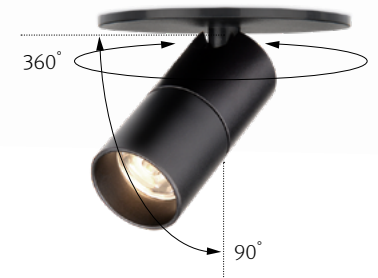

FLX Spot DVP

: LED for display, showcase, ceiling, wall

Versatile Mini LED Spotlight

FEELUX

Swivel Mini LED Spotlight

Round surface type

White

Square surface type

Black

Silver

Gold

DIVA Point : FLX Spot DVP

- To be used with constant voltage DC 24V driver
- Mini spotlight with various beam angle
- Dimmable with available accessories
- Available in black and white

Model Name	DVP3 40K-24V-C90-BK-28
Color	Black, White
Power Input	DC 24V
Lamp Power	2.6 W
Lumens	253.1 lm
Efficiency	97.7 lm/w
Color Rendering	Ra > 90
Available Color	2,700K/3,000K/3,500K/4,000K
Beam Angle	28° 40° 50°
Operating Temperature	0 ~ 45°C

송강 정철-사미인곡

FLX Spot DVP

Versatile Mini LED Spotlight

Hole Diameter

Round surface Type

Square surface Type

① FLX Spot DVP

Black	White
DVP3 40K-24V-BK	DVP3 40K-24V-WT