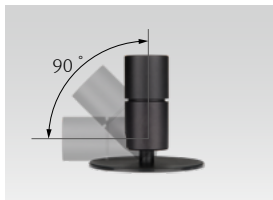

FLX Spot DVP

: LED for display, showcase, ceiling, wall

Versatile Mini LED Spotlight

FEELUX

Swivel Mini LED Spotlight

Round surface type

White

Square surface type

Black

Silver

Gold

DIVA Point : FLX Spot DVP

- To be used with constant voltage DC 24V driver
- Mini spotlight with various beam angle
- Dimmable with available accessories
- Available in black and white

Model Name	DVP3 40K-24V-C90-BK-28
Color	Black, White
Power Input	DC 24V
Lamp Power	2.6 W
Lumens	253.1 lm
Efficiency	97.7 lm/w
Color Rendering	Ra > 90
Available Color	2,700K/3,000K/3,500K/4,000K
Beam Angle	28° 40° 50°
Operating Temperature	0 ~ 45°C

송강 정철-사미인곡

FLX Spot DVP

Versatile Mini LED Spotlight

Hole Diameter

Round surface Type

Square surface Type

① FLX Spot DVP

Black	White
DVP3 40K-24V-BK	DVP3 40K-24V-WT