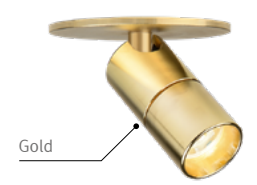

FLX Spot DVP

: LED for display, showcase, ceiling, wall

Versatile Mini LED Spotlight

FEELUX

Swivel Mini LED Spotlight

Round surface type

White

Square surface type

Black

Silver

Gold

DIVA Point : FLX Spot DVP

- To be used with constant voltage DC 24V driver
- Mini spotlight with various beam angle
- Dimmable with available accessories
- Available in black and white

Model Name	DVP3 40K-24V-C90-BK-28
Color	Black, White
Power Input	DC 24V
Lamp Power	2.6 W
Lumens	253.1 lm
Efficiency	97.7 lm/w
Color Rendering	Ra > 90
Available Color	2,700K/3,000K/3,500K/4,000K
Beam Angle	28° 40° 50°
Operating Temperature	0 ~ 45°C

송강 정철-사미인곡

FLX Spot DVP

Versatile Mini LED Spotlight

Hole Diameter

Round surface Type

Square surface Type

① FLX Spot DVP

Black	White
DVP3 40K-24V-BK	DVP3 40K-24V-WT