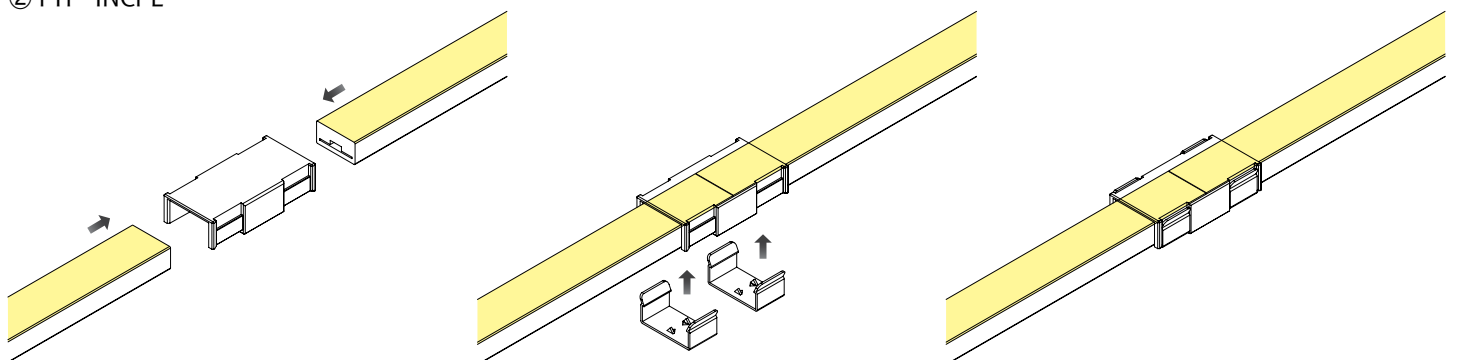

### \* Components

FTP-INPC  
- Indoor Power Cable with END CAP

FTP-INCP  
- Indoor Direct Connector

\* Expanded View

\* Installation Method

① FTP-INPC

② FTP-INCL

\* Finished view

## COMPONENTS

---

**Mounting Brackets**  
\_FTP-BRACKET1

**FTP Extrusion Line**  
\_FTP-EXL (1200mm)

**Indoor Power Cable**  
\_FTP-INPC (200mm)  
with END CAP

**Indoor Direct Connector**  
\_FTP-INCPL