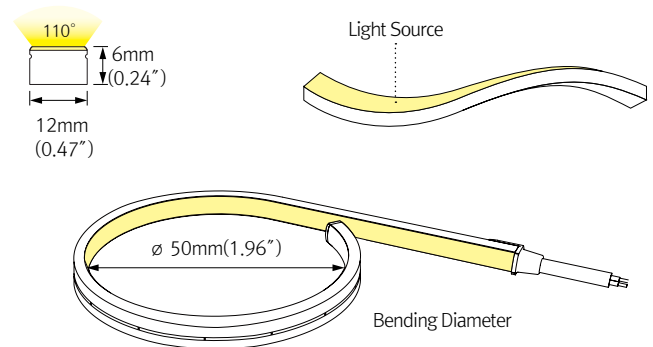

## PRODUCT FEATURES

- Seamless Dot-Free Illumination
- Ultra Slim
- High Efficiency / High Output
- High CRI (CRI 90)
- Close Pitch LEDs
- Bend Direction Vertically
- Indoor/Outdoor Application (IP66)
- Field Cut-table (33.3mm)
- Available in Standard Lengths of 5M reels
- Dimmable

## PRODUCT SPECIFICATIONS

IP Rate	IP66 with Factory Termination (Customized Length Available)
Lamp Power	15W/m
Power Input	24V DC
Color Rendering	Ra>90
Operating Temperature Ranges	0-45°C
Beam Angle	110°
Material	Silicon
Available Color	2700K, 3000K, 3500K, 4000K

## PHYSICAL SPECIFICATIONS

Model Number	A Length	B Cutting Unit	C Width	D Thickness
FTP15 (color)-24V-C90	1,012mm (39.84")	33.3mm (1.31")	12mm (0.47")	6mm (0.24")

## DIMENSIONS

TOP VIEW

SIDE VIEW

BOTTOM VIEW