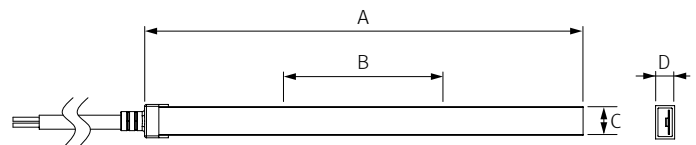

## PHYSICAL SPECIFICATIONS

Model Number	A Length	B Cutting Unit	C Width	D Thickness
FTP15 (color)-24V-C90	1,012mm (39.84")	33.3mm (1.31")	12mm (0.47")	6mm (0.24")

## DIMENSIONS

TOP VIEW

SIDE VIEW

BOTTOM VIEW