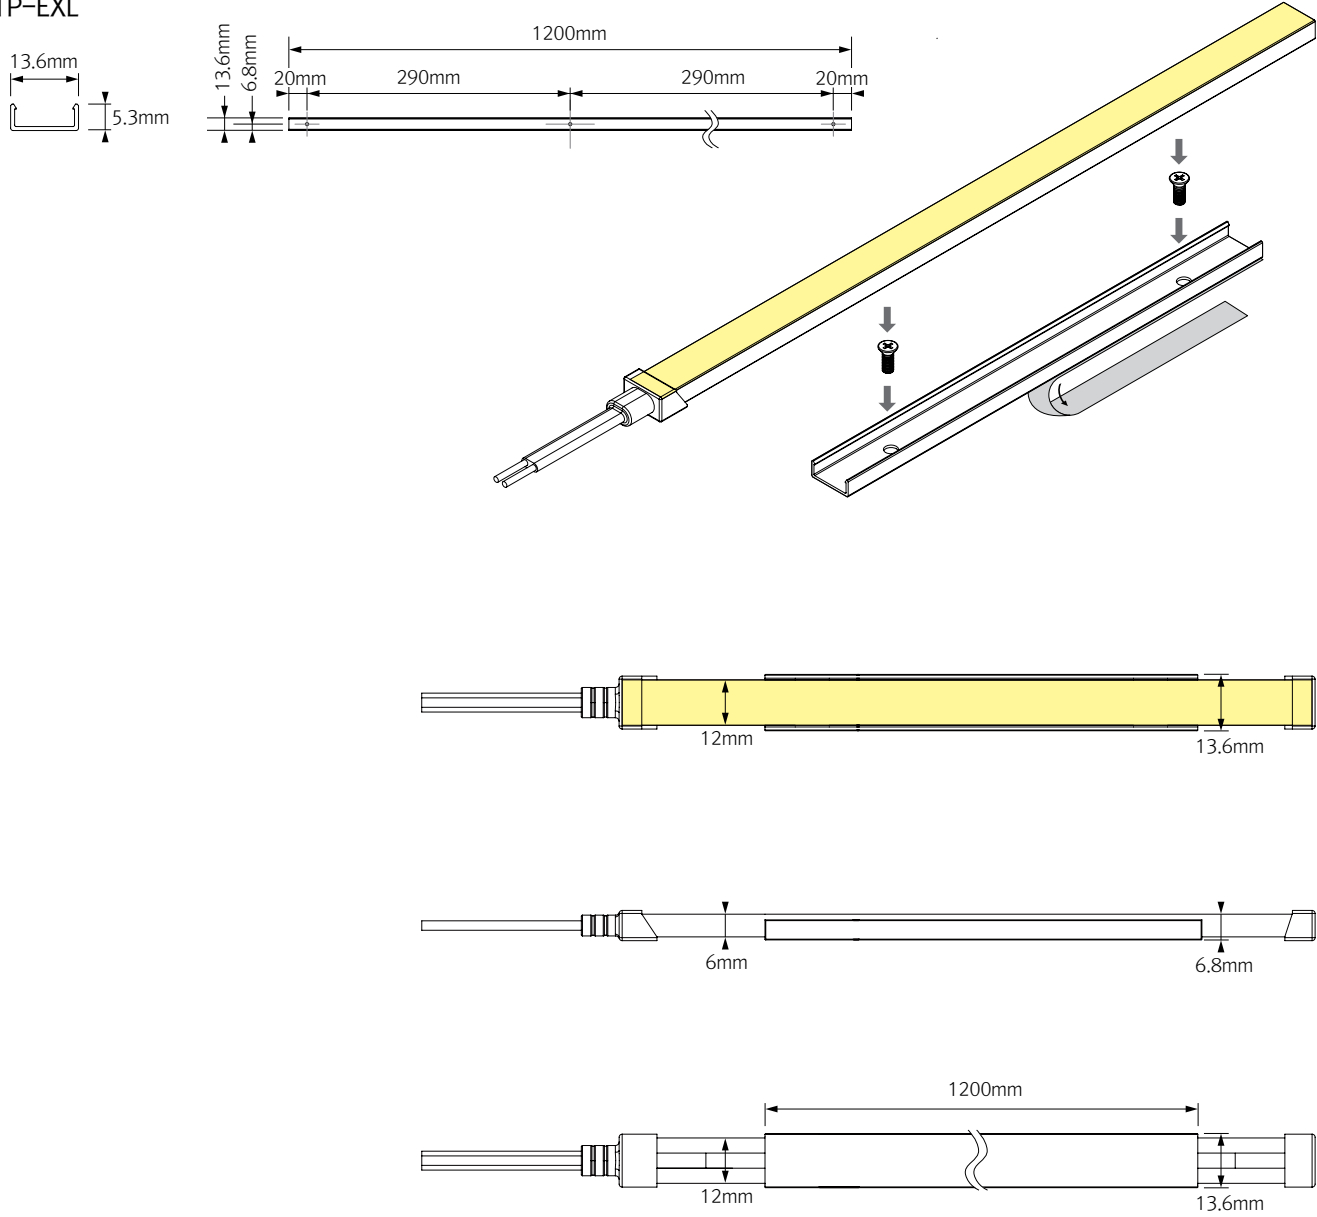

INSTALLATION - Extrusion

FTP-EXL