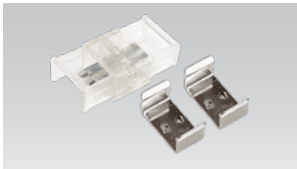

### \* Components

FTP-INPC  
- Indoor Power Cable with END CAP

FTP-INCP  
- Indoor Direct Connector

\* Expanded View

\* Installation Method

① FTP-INPC

② FTP-INCL

\* Finished view

## COMPONENTS

---

**Mounting Brackets**  
\_FTP-BRACKET1

**FTP Extrusion Line**  
\_FTP-EXL (1200mm)

**Indoor Power Cable**  
\_FTP-INPC (200mm)  
with END CAP

**Indoor Direct Connector**  
\_FTP-INCPL