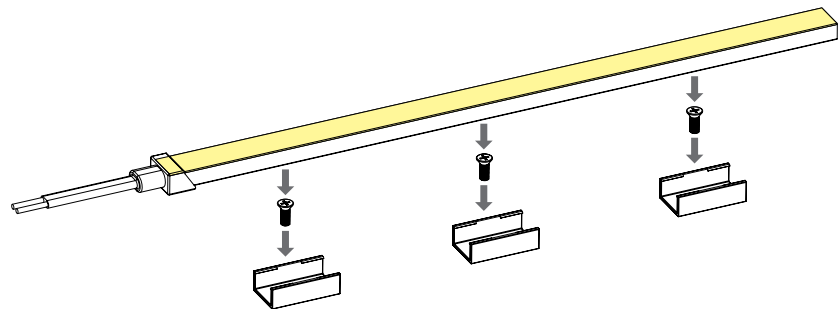

DIMENSIONS

INSTALLATION - Bracket