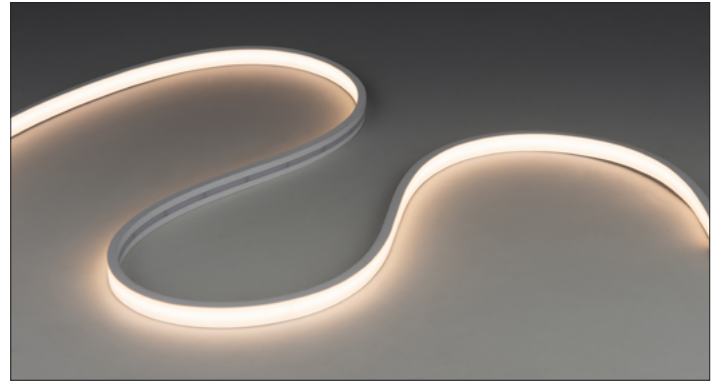

## PRODUCT FEATURES

- Seamless Dot-Free Illumination
- Ultra Slim
- High Efficiency / High Output
- High CRI (CRI 90)
- Close Pitch LEDs
- Bend Direction Vertically
- Indoor/Outdoor Application (IP66)
- Field Cut-table (33.3mm)
- Available in Standard Lengths of 5M reels
- Dimmable