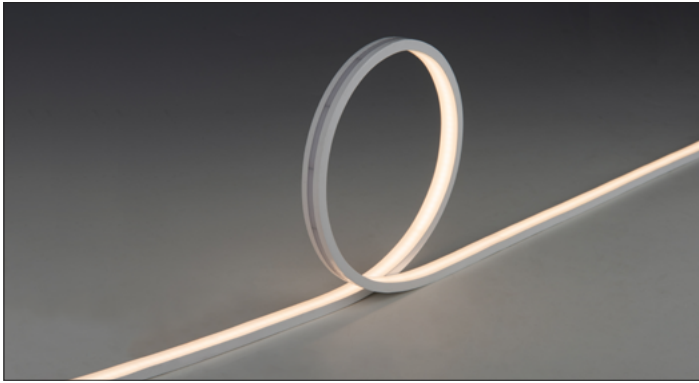

## PRODUCT FEATURES

- Seamless Dot-Free Illumination
- Ultra Slim
- High Efficiency / High Output
- High CRI (CRI 90)
- Close Pitch LEDs
- Bend Direction Vertically
- Indoor/Outdoor Application (IP66)
- Field Cut-table (33.3mm)
- Available in Standard Lengths of 5M reels
- Dimmable