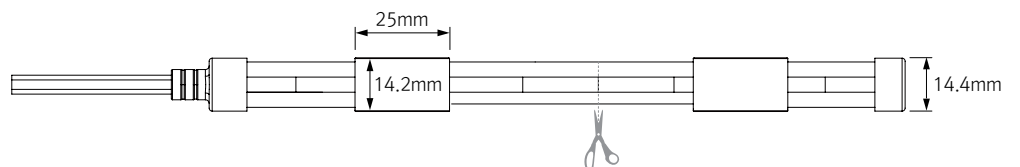

DIMENSIONS

INSTALLATION - Bracket