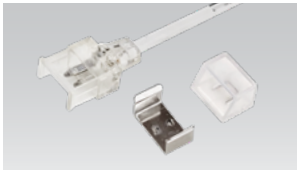

### \* Components

FTP-INPC  
- Indoor Power Cable with END CAP

FTP-INCP  
- Indoor Direct Connector

\* Expanded View

\* Installation Method

① FTP-INPC

② FTP-INCL

\* Finished view

## COMPONENTS

---

**Mounting Brackets**  
\_FTP-BRACKET1

**FTP Extrusion Line**  
\_FTP-EXL (1200mm)

**Indoor Power Cable**  
\_FTP-INPC (200mm)  
with END CAP

**Indoor Direct Connector**  
\_FTP-INCPL