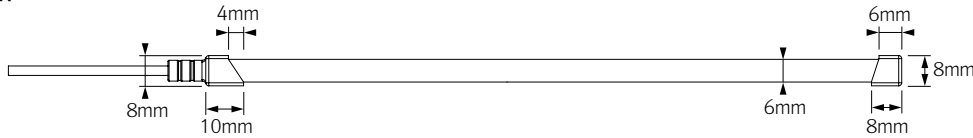

## PRODUCT SPECIFICATIONS

IP Rate	IP66 with Factory Termination (Customized Length Available)
Lamp Power	15W/m
Power Input	24V DC
Color Rendering	Ra>90
Operating Temperature Ranges	0-45°C
Beam Angle	110°
Material	Silicon
Available Color	2700K, 3000K, 3500K, 4000K

## PHYSICAL SPECIFICATIONS

Model Number	A Length	B Cutting Unit	C Width	D Thickness
FTP15 (color)-24V-C90	1,012mm (39.84")	33.3mm (1.31")	12mm (0.47")	6mm (0.24")

## DIMENSIONS

TOP VIEW

SIDE VIEW

BOTTOM VIEW