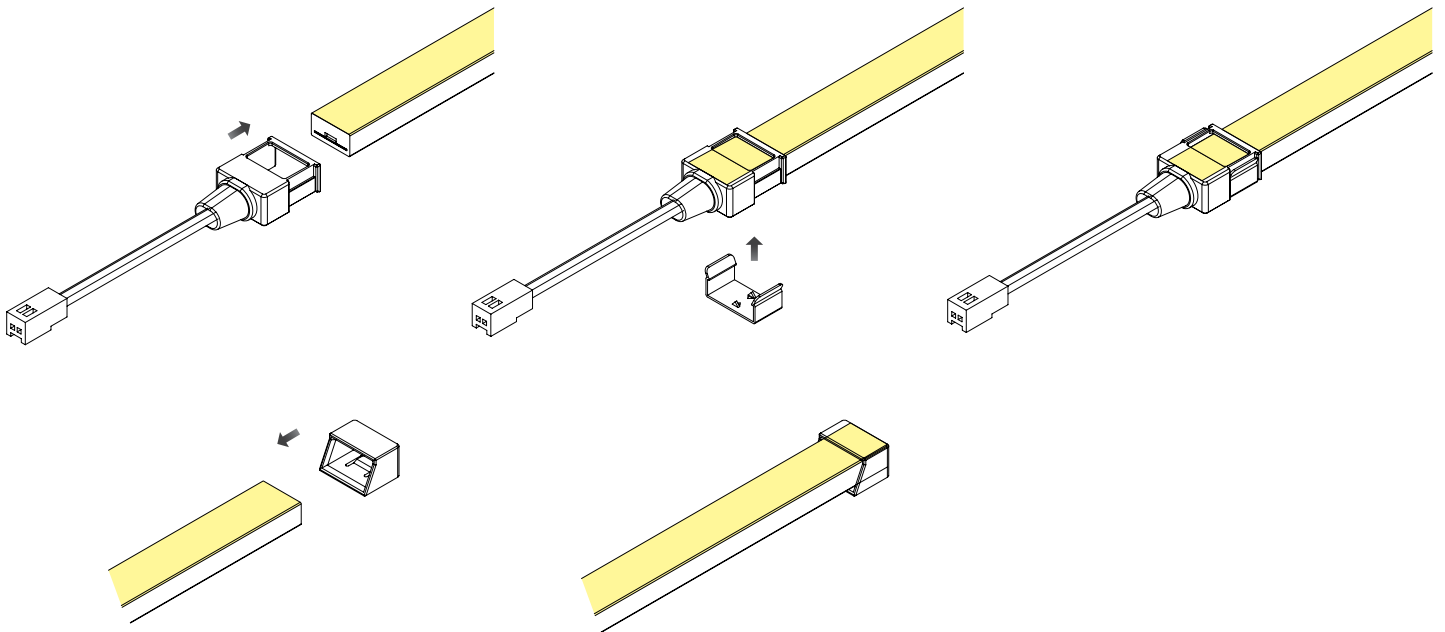

### \* Components

FTP-INPC  
- Indoor Power Cable with END CAP

FTP-INCP  
- Indoor Direct Connector

\* Expanded View

\* Installation Method

① FTP-INPC

② FTP-INCL

\* Finished view

## COMPONENTS

---

**Mounting Brackets**  
\_FTP-BRACKET1

**FTP Extrusion Line**  
\_FTP-EXL (1200mm)

**Indoor Power Cable**  
\_FTP-INPC (200mm)  
with END CAP

**Indoor Direct Connector**  
\_FTP-INCPL