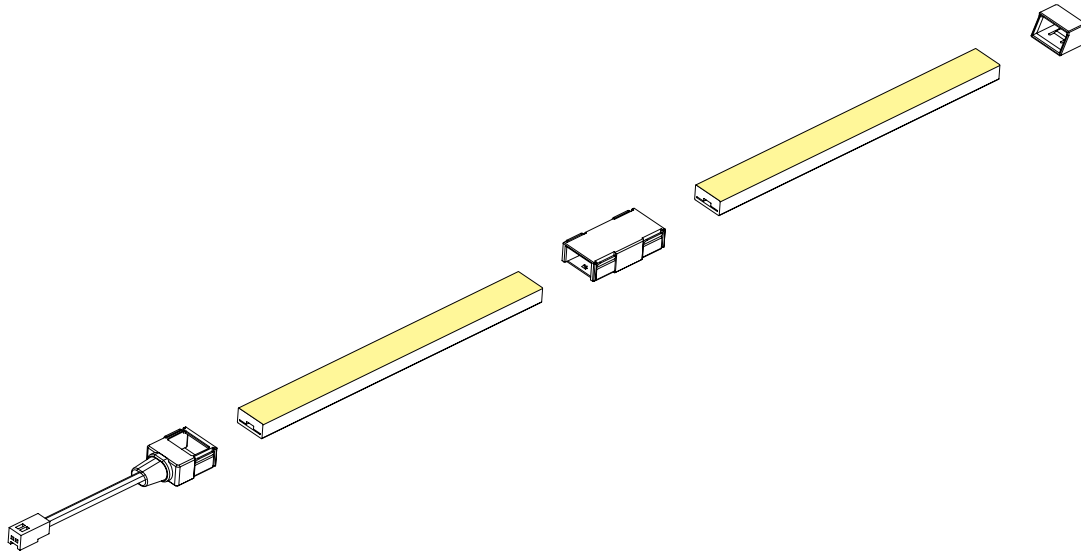

### \* Components

FTP-INPC  
- Indoor Power Cable with END CAP

FTP-INCP  
- Indoor Direct Connector

\* Expanded View

\* Installation Method

① FTP-INPC

② FTP-INCL

\* Finished view

## COMPONENTS

---

**Mounting Brackets**  
\_FTP-BRACKET1

**FTP Extrusion Line**  
\_FTP-EXL (1200mm)

**Indoor Power Cable**  
\_FTP-INPC (200mm)  
with END CAP

**Indoor Direct Connector**  
\_FTP-INCPL