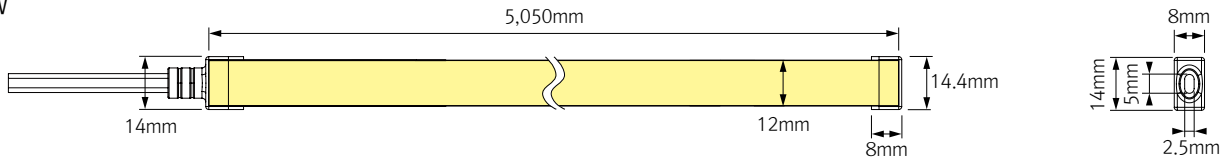

## PRODUCT SPECIFICATIONS

IP Rate	IP66 with Factory Termination (Customized Length Available)
Lamp Power	15W/m
Power Input	24V DC
Color Rendering	Ra>90
Operating Temperature Ranges	0-45°C
Beam Angle	110°
Material	Silicon
Available Color	2700K, 3000K, 3500K, 4000K

## PHYSICAL SPECIFICATIONS

## PHYSICAL SPECIFICATIONS

Model Number	A Length	B Cutting Unit	C Width	D Thickness
FTP15 (color)-24V-C90	1,012mm (39.84")	33.3mm (1.31")	12mm (0.47")	6mm (0.24")

## DIMENSIONS

TOP VIEW

SIDE VIEW

BOTTOM VIEW