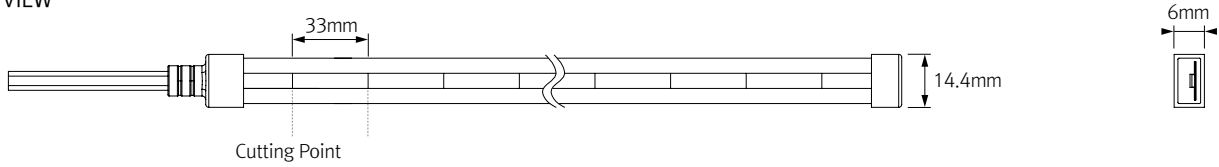

## PRODUCT SPECIFICATIONS

IP Rate	IP66 with Factory Termination (Customized Length Available)
Lamp Power	15W/m
Power Input	24V DC
Color Rendering	Ra>90
Operating Temperature Ranges	0-45°C
Beam Angle	110°
Material	Silicon
Available Color	2700K, 3000K, 3500K, 4000K

## DIMENSIONS

TOP VIEW

SIDE VIEW

BOTTOM VIEW