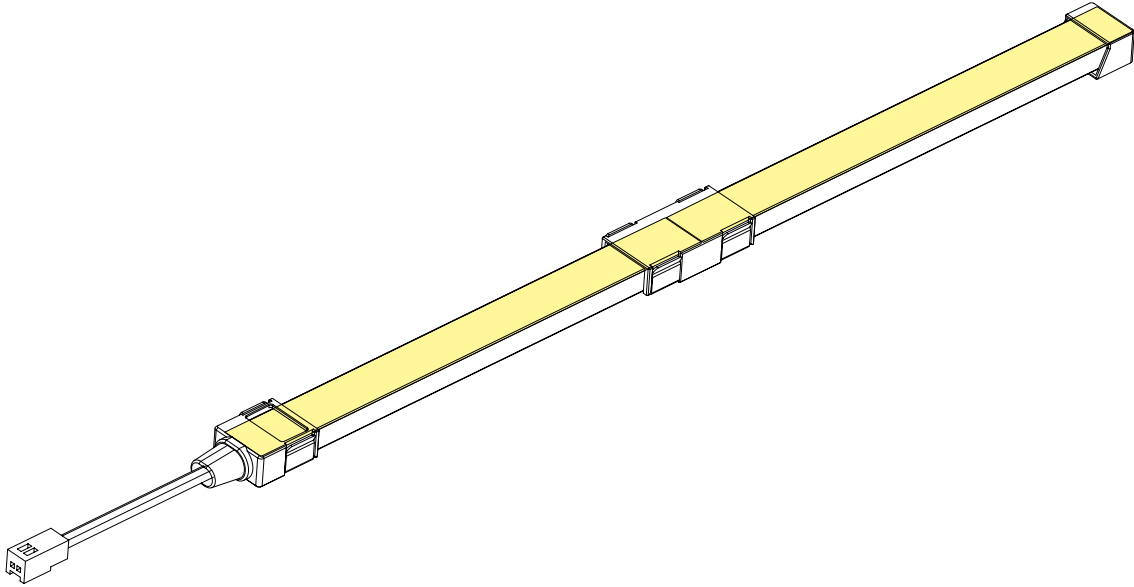

## DIMENSIONS

TOP VIEW

SIDE VIEW

BOTTOM VIEW

### \* Components

FTP-INPC  
- Indoor Power Cable with END CAP

FTP-INCP  
- Indoor Direct Connector

\* Expanded View

\* Installation Method

① FTP-INPC

② FTP-INCL

\* Finished view

## COMPONENTS

---

**Mounting Brackets**  
\_FTP-BRACKET1

**FTP Extrusion Line**  
\_FTP-EXL (1200mm)

**Indoor Power Cable**  
\_FTP-INPC (200mm)  
with END CAP

**Indoor Direct Connector**  
\_FTP-INCPL