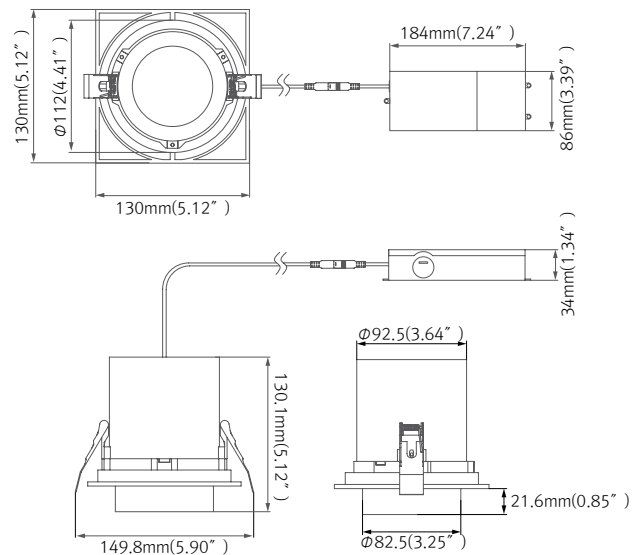

DIMENSIONS