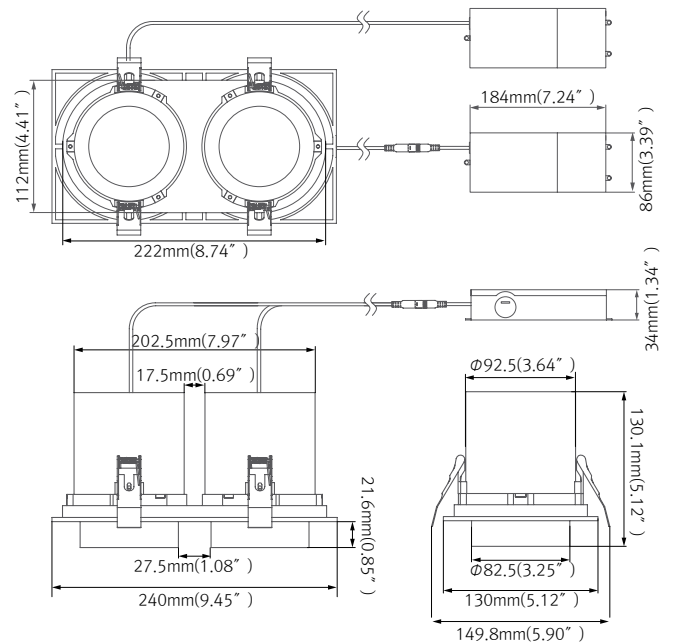

DIMENSIONS

MODEL SELECTION KEY

PRODUCT FEATURES

- Cut-out types: Square
- Multi beam angles 15°, 24°, 36°
- Double head(s)
- CRI90
- Recessed mounted, achieves 360 degrees rotational light projection
- Dimmable
- IP20
- Flicker Free
- 0-10V, 1-10V Dimming

PRODUCT SPECIFICATIONS

- Power : 1x25W
- Available Color : 2700K, 3000K, 3500K, 4000K
- Beam Angle : 15°, 24°, 36°
- Cut-out : 230x120mm
- Housing : 6063 aluminum, with painting finishing
- Heat sink : Die cast aluminum
- Power supply : 2x36V,600mA
- Operating Temperature : 20°C ~ 45°C
- Life time : 30,000h

Model Number	Color	Lamp Power(W)	Luminous Flux (lm/ft)	Lumen/W
FLD25 40K-280mA-2S	4000K	51.5W	4201.7lm	81.59l/m

DIMENSIONS

MODEL SELECTION KEY

PRODUCT FEATURES

- Cut-out types: Square
- Multi beam angles 15°, 24°, 36°
- Triple head(s)
- CRI90
- Recessed mounted, achieves 360 degrees rotational light projection
- Dimmable
- IP20
- Flicker Free
- 0-10V, 1-10V Dimming

PRODUCT SPECIFICATIONS

- Power : 1x25W
- Available Color : 2700K, 3000K, 3500K, 4000K
- Beam Angle : 15°, 24°, 36°
- Cut-out : 335x120mm
- Housing : 6063 aluminum, with painting finishing
- Heat sink : Die cast aluminum
- Power supply : 3x36V,600mA
- Operating Temperature : 20°C ~ 45°C
- Life time : 30,000h