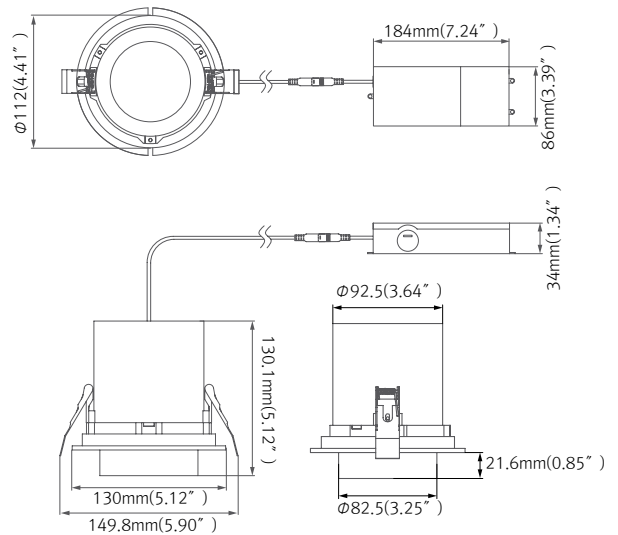

DIMENSIONS