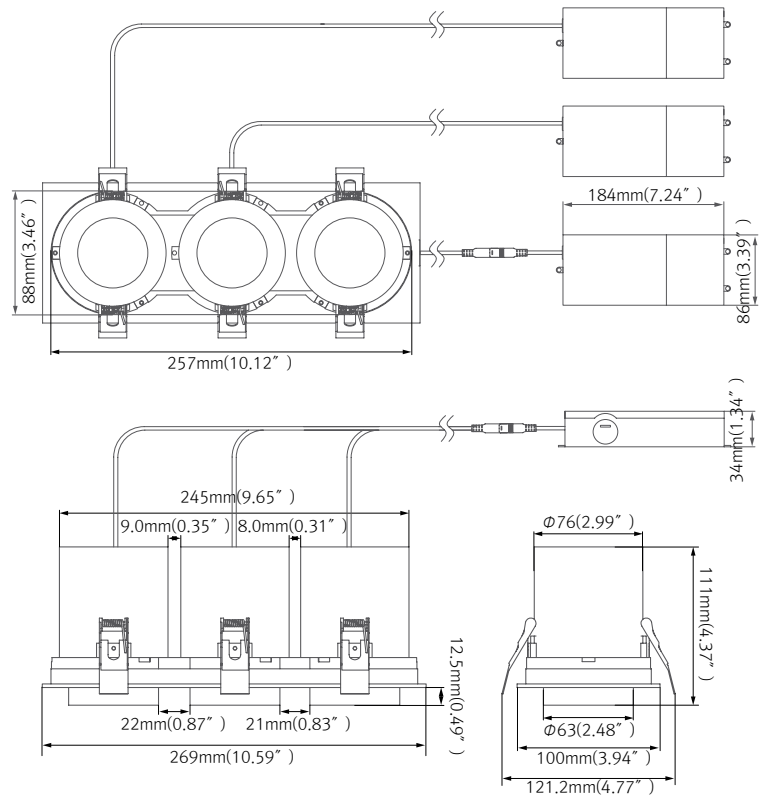

DIMENSIONS