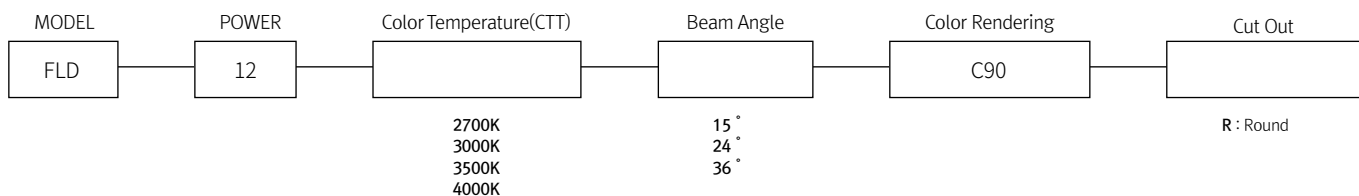

MODEL SELECTION KEY