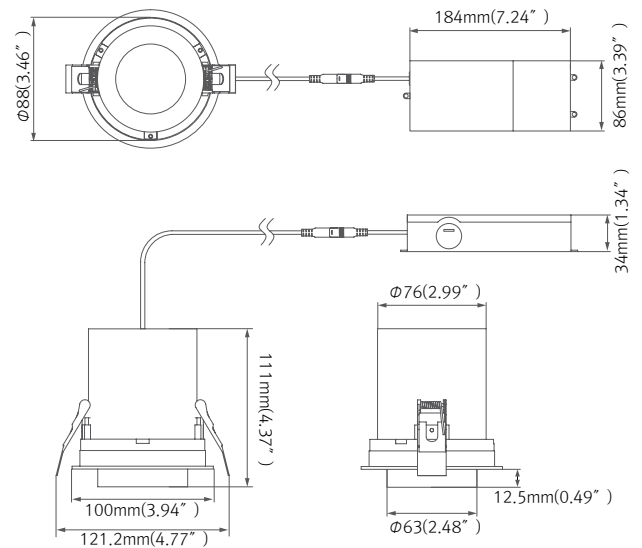

DIMENSIONS