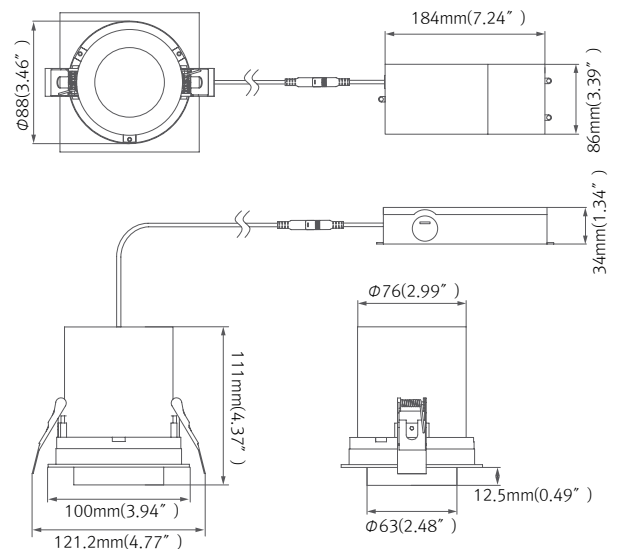

DIMENSIONS