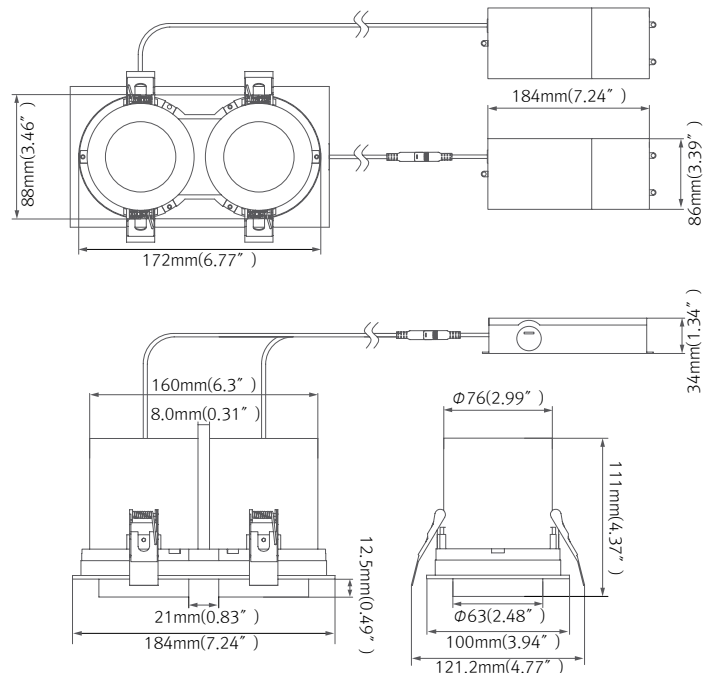

DIMENSIONS