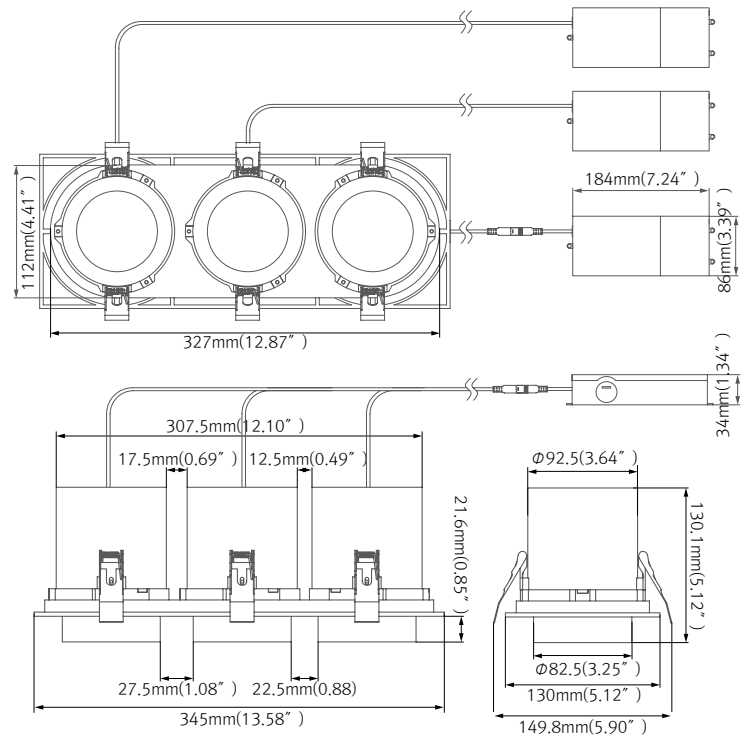

DIMENSIONS