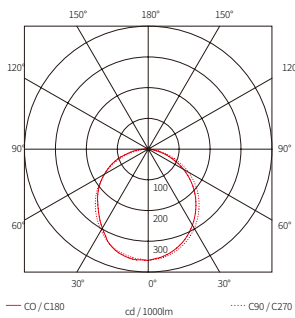

PRODUCT SPECIFICATIONS

IP Rate	IP65
Lamp Power	7.2 W/m
Power Input	24V DC
Color Rendering	Ra>90
Operating Temperature Ranges	-20°C to 50°C
Maximum Length	5,000mm (16.4')
Minimum Length	33.3mm (1.31")
Minimum Bending Diameter	75mm(2.95")
Beam Angle	130°
Material	Silicon

SPECIFICATIONS TABLE

Model Number	Color	Lamp Power	Luminous Flux (lm/ft)	Lumen/W
FNN2 27K-24V-C90	2700K	2.2W/ft	200 lm/ft	91 lm/W
FNN2 30K-24V-C90	3000K		200 lm/ft	91 lm/W
FNN2 35K-24V-C90	3500K		205 lm/ft	93 lm/W
FNN2 40K-24V-C90	4000K		205 lm/ft	93 lm/W

PHYSICAL SPECIFICATIONS

DIMENSIONS

* Straight Feed

BEAM SPREADS

FNN2 30K-C90-1M
91lm/W 654lm

COMPONENTS

FN2 Narrow

- __ FNN2-(color)K-24V-C90-5M
- __ FNN2-(color)K-24V-C90-4M
- __ FNN2-(color)K-24V-C90-3M
- __ FNN2-(color)K-24V-C90-2M
- __ FNN2-(color)K-24V-C90-1M