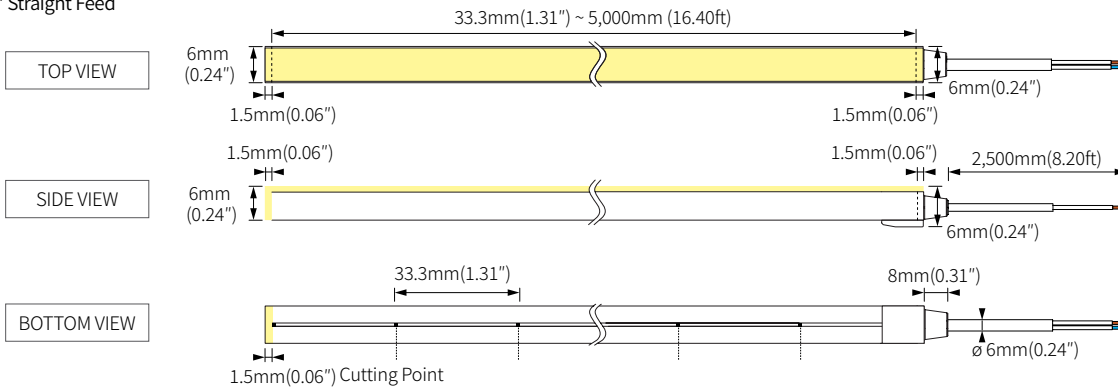

DATE PROJECT LOCATION TYPE

PRODUCT FEATURES

- Seamless Diode Free Illumination
- Ultra Slim
- Field Cut 33.3mm (1.31")
- Bend Direction Vertical
- Dimmable
- IP67 for Interior and Exterior Applications
- Available in Standard Lengths of 1,2,3,4,5M Reels

PRODUCT SPECIFICATIONS

IP Rate	IP65
Lamp Power	7.2 W/m
Power Input	24V DC
Color Rendering	Ra>90
Operating Temperature Ranges	-20°C to 50°C
Maximum Length	5,000mm (16.4')
Minimum Length	33.3mm (1.31")
Minimum Bending Diameter	75mm(2.95")
Beam Angle	130°
Material	Silicon

SPECIFICATIONS TABLE

Model Number	Color	Lamp Power	Luminous Flux (lm/ft)	Lumen/W
FNN2 27K-24V-C90	2700K	2.2W/ft	200 lm/ft	91 lm/W
FNN2 30K-24V-C90	3000K		200 lm/ft	91 lm/W
FNN2 35K-24V-C90	3500K		205 lm/ft	93 lm/W
FNN2 40K-24V-C90	4000K		205 lm/ft	93 lm/W

PHYSICAL SPECIFICATIONS

DIMENSIONS

* Straight Feed

BEAM SPREADS

FNN2 30K-C90-1M
91lm/W 654lm

COMPONENTS

FN2 Narrow

- __ FNN2-(color)K-24V-C90-5M
- __ FNN2-(color)K-24V-C90-4M
- __ FNN2-(color)K-24V-C90-3M
- __ FNN2-(color)K-24V-C90-2M
- __ FNN2-(color)K-24V-C90-1M