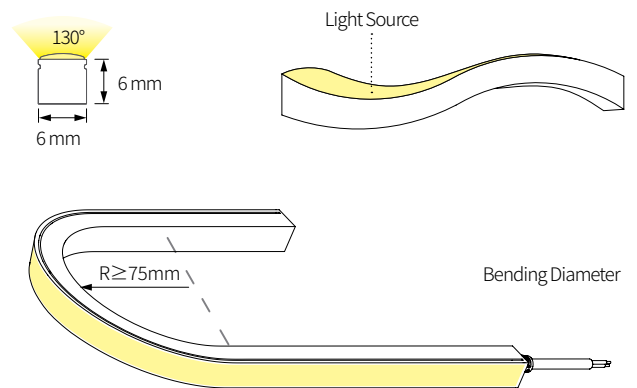

DATE PROJECT LOCATION TYPE

PRODUCT FEATURES

- Seamless Diode Free Illumination
- Ultra Slim
- Field Cut 33.3mm (1.31")
- Bend Direction Vertical
- Dimmable
- IP67 for Interior and Exterior Applications
- Available in Standard Lengths of 1,2,3,4,5M Reels

PRODUCT SPECIFICATIONS

IP Rate	IP65
Lamp Power	7.2 W/m
Power Input	24V DC
Color Rendering	Ra>90
Operating Temperature Ranges	-20°C to 50°C
Maximum Length	5,000mm (16.4')
Minimum Length	33.3mm (1.31")
Minimum Bending Diameter	75mm(2.95")
Beam Angle	130°
Material	Silicon

SPECIFICATIONS TABLE

Model Number	Color	Lamp Power	Luminous Flux (lm/ft)	Lumen/W
FNN2 27K-24V-C90	2700K	2.2W/ft	200 lm/ft	91 lm/W
FNN2 30K-24V-C90	3000K		200 lm/ft	91 lm/W
FNN2 35K-24V-C90	3500K		205 lm/ft	93 lm/W
FNN2 40K-24V-C90	4000K		205 lm/ft	93 lm/W

PHYSICAL SPECIFICATIONS

DIMENSIONS

* Straight Feed

BEAM SPREADS

FNN2 30K-C90-1M
91lm/W 654lm

COMPONENTS

FN2 Narrow

- __ FNN2-(color)K-24V-C90-5M
- __ FNN2-(color)K-24V-C90-4M
- __ FNN2-(color)K-24V-C90-3M
- __ FNN2-(color)K-24V-C90-2M
- __ FNN2-(color)K-24V-C90-1M