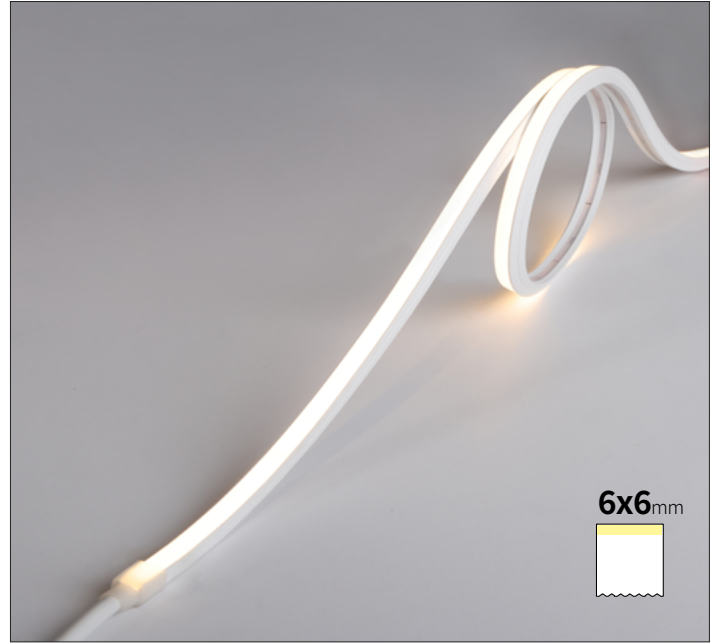

DATE PROJECT LOCATION TYPE

PRODUCT FEATURES

- Seamless Diode Free Illumination
- Ultra Slim
- Field Cut 33.3mm (1.31")
- Bend Direction Vertical
- Dimmable
- IP67 for Interior and Exterior Applications
- Available in Standard Lengths of 1,2,3,4,5M Reels

PRODUCT SPECIFICATIONS

IP Rate	IP65
Lamp Power	7.2 W/m
Power Input	24V DC
Color Rendering	Ra>90
Operating Temperature Ranges	-20°C to 50°C
Maximum Length	5,000mm (16.4')
Minimum Length	33.3mm (1.31")
Minimum Bending Diameter	75mm(2.95")
Beam Angle	130°
Material	Silicon

PHYSICAL SPECIFICATIONS

DIMENSIONS

* Straight Feed

BEAM SPREADS

FNN2 30K-C90-1M
91lm/W 654lm

COMPONENTS

FN2 Narrow

- __ FNN2-(color)K-24V-C90-5M
- __ FNN2-(color)K-24V-C90-4M
- __ FNN2-(color)K-24V-C90-3M
- __ FNN2-(color)K-24V-C90-2M
- __ FNN2-(color)K-24V-C90-1M